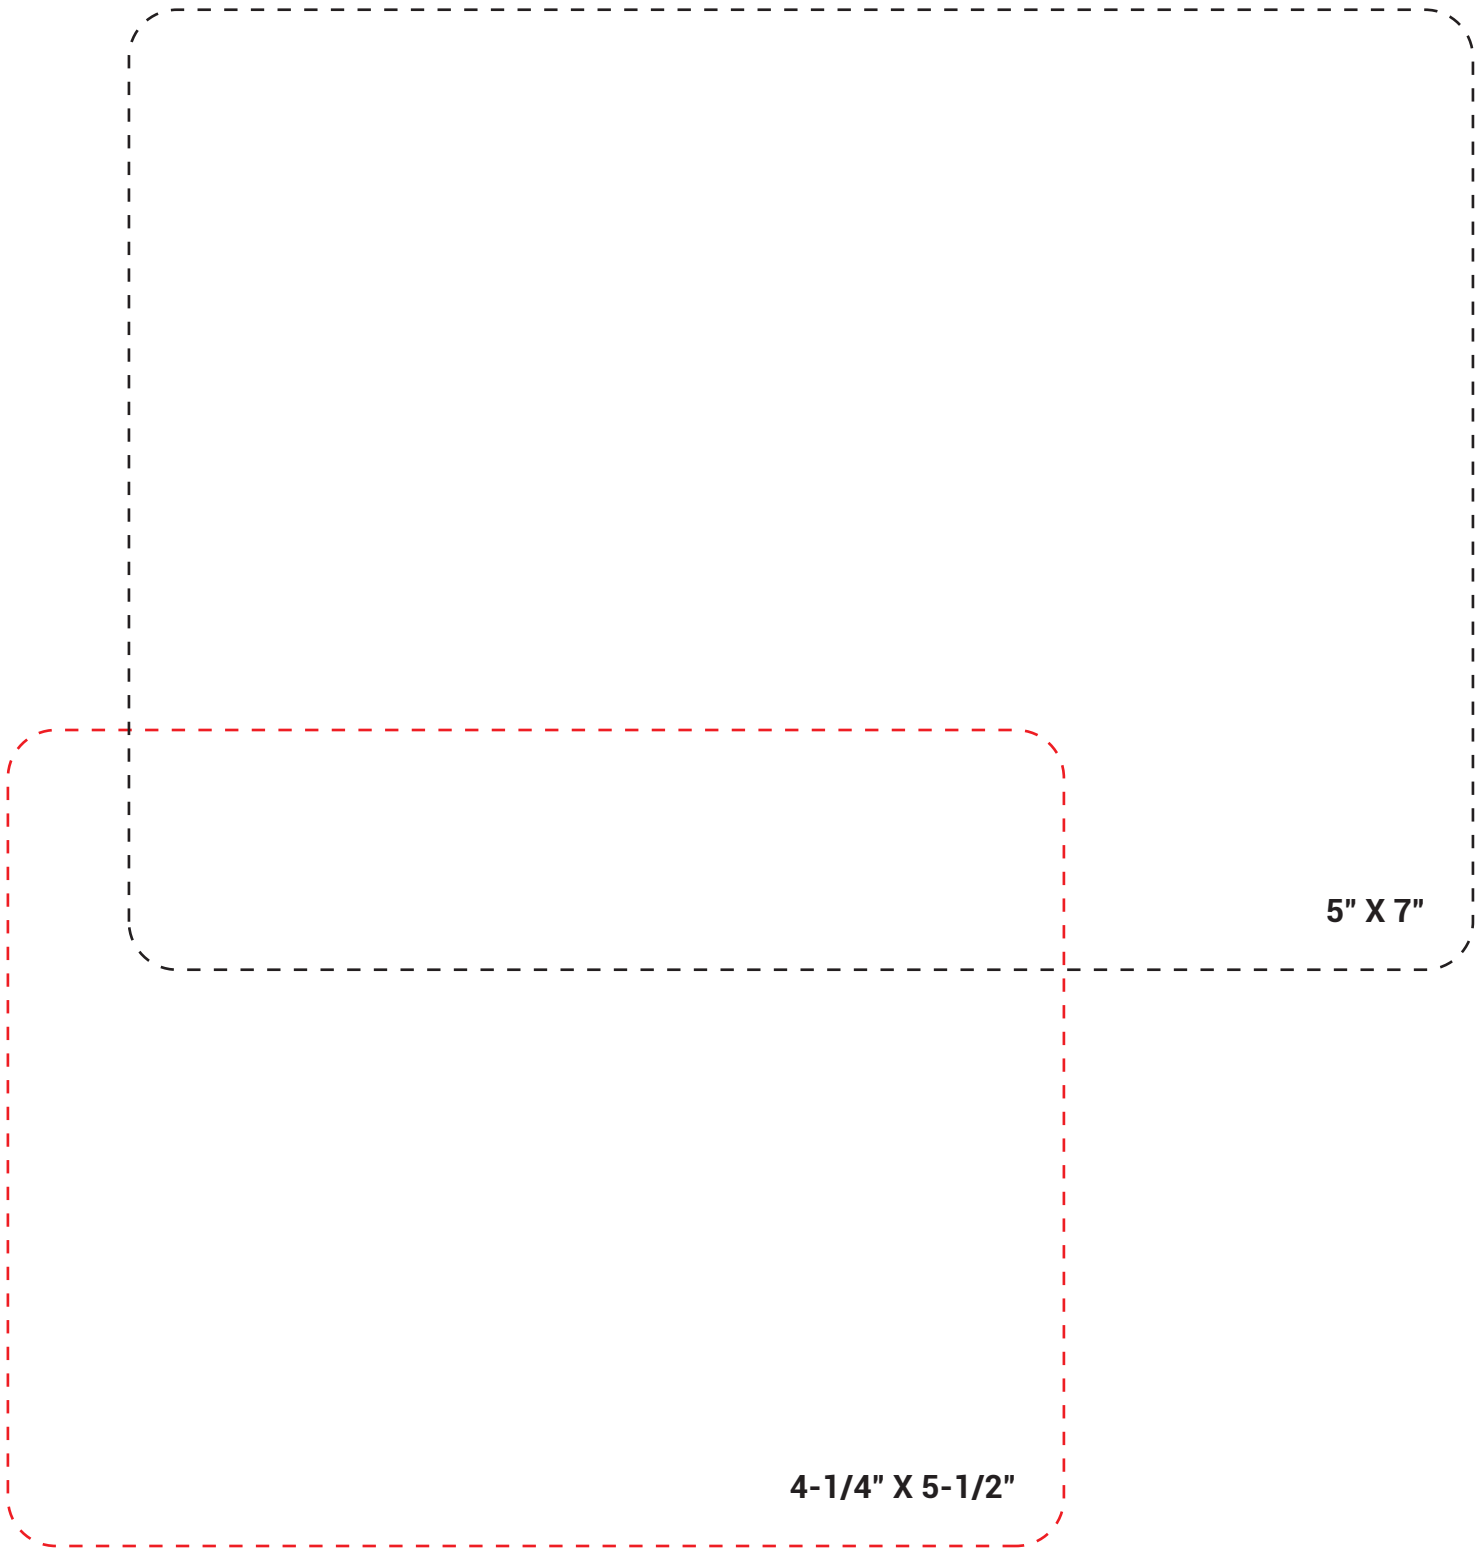

## CARD SIZES

Print this page to actual size or 100% scale. Do not Fit, Shrink or Scale below 100%.  
For best results, Avery recommends printing with Adobe Acrobat Reader.

*RECTANGLE*

*ROUNDED CORNERS*

SCALLOPED

5" X 7"

4-1/4" X 5-1/2"

*FLOURISH*