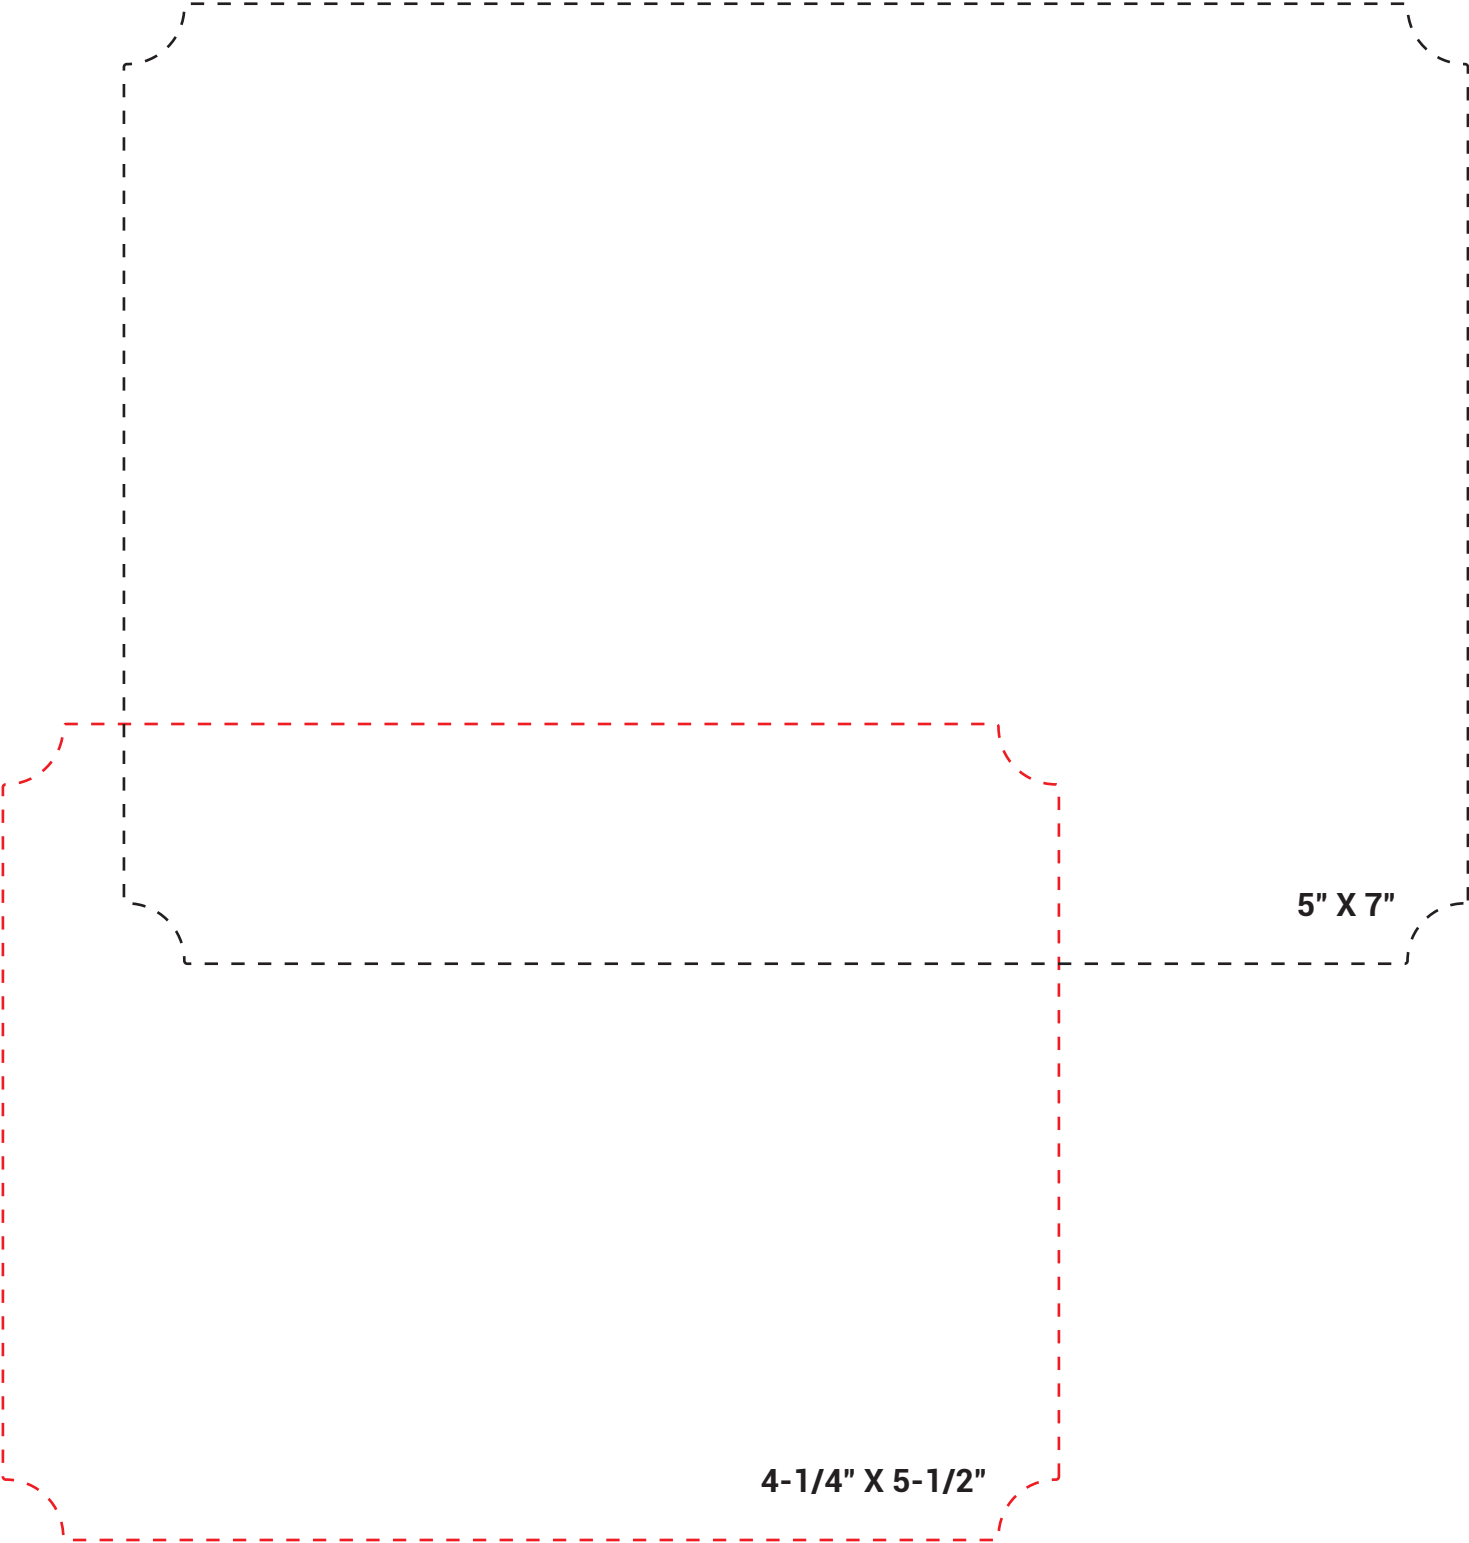

## CARD SIZES

Print this page to actual size or 100% scale. Do not Fit, Shrink or Scale below 100%.  
For best results, Avery recommends printing with Adobe Acrobat Reader.

*RECTANGLE*

*ROUNDED CORNERS*

SCALLOPED

5" X 7"

4-1/4" X 5-1/2"

*FLOURISH*