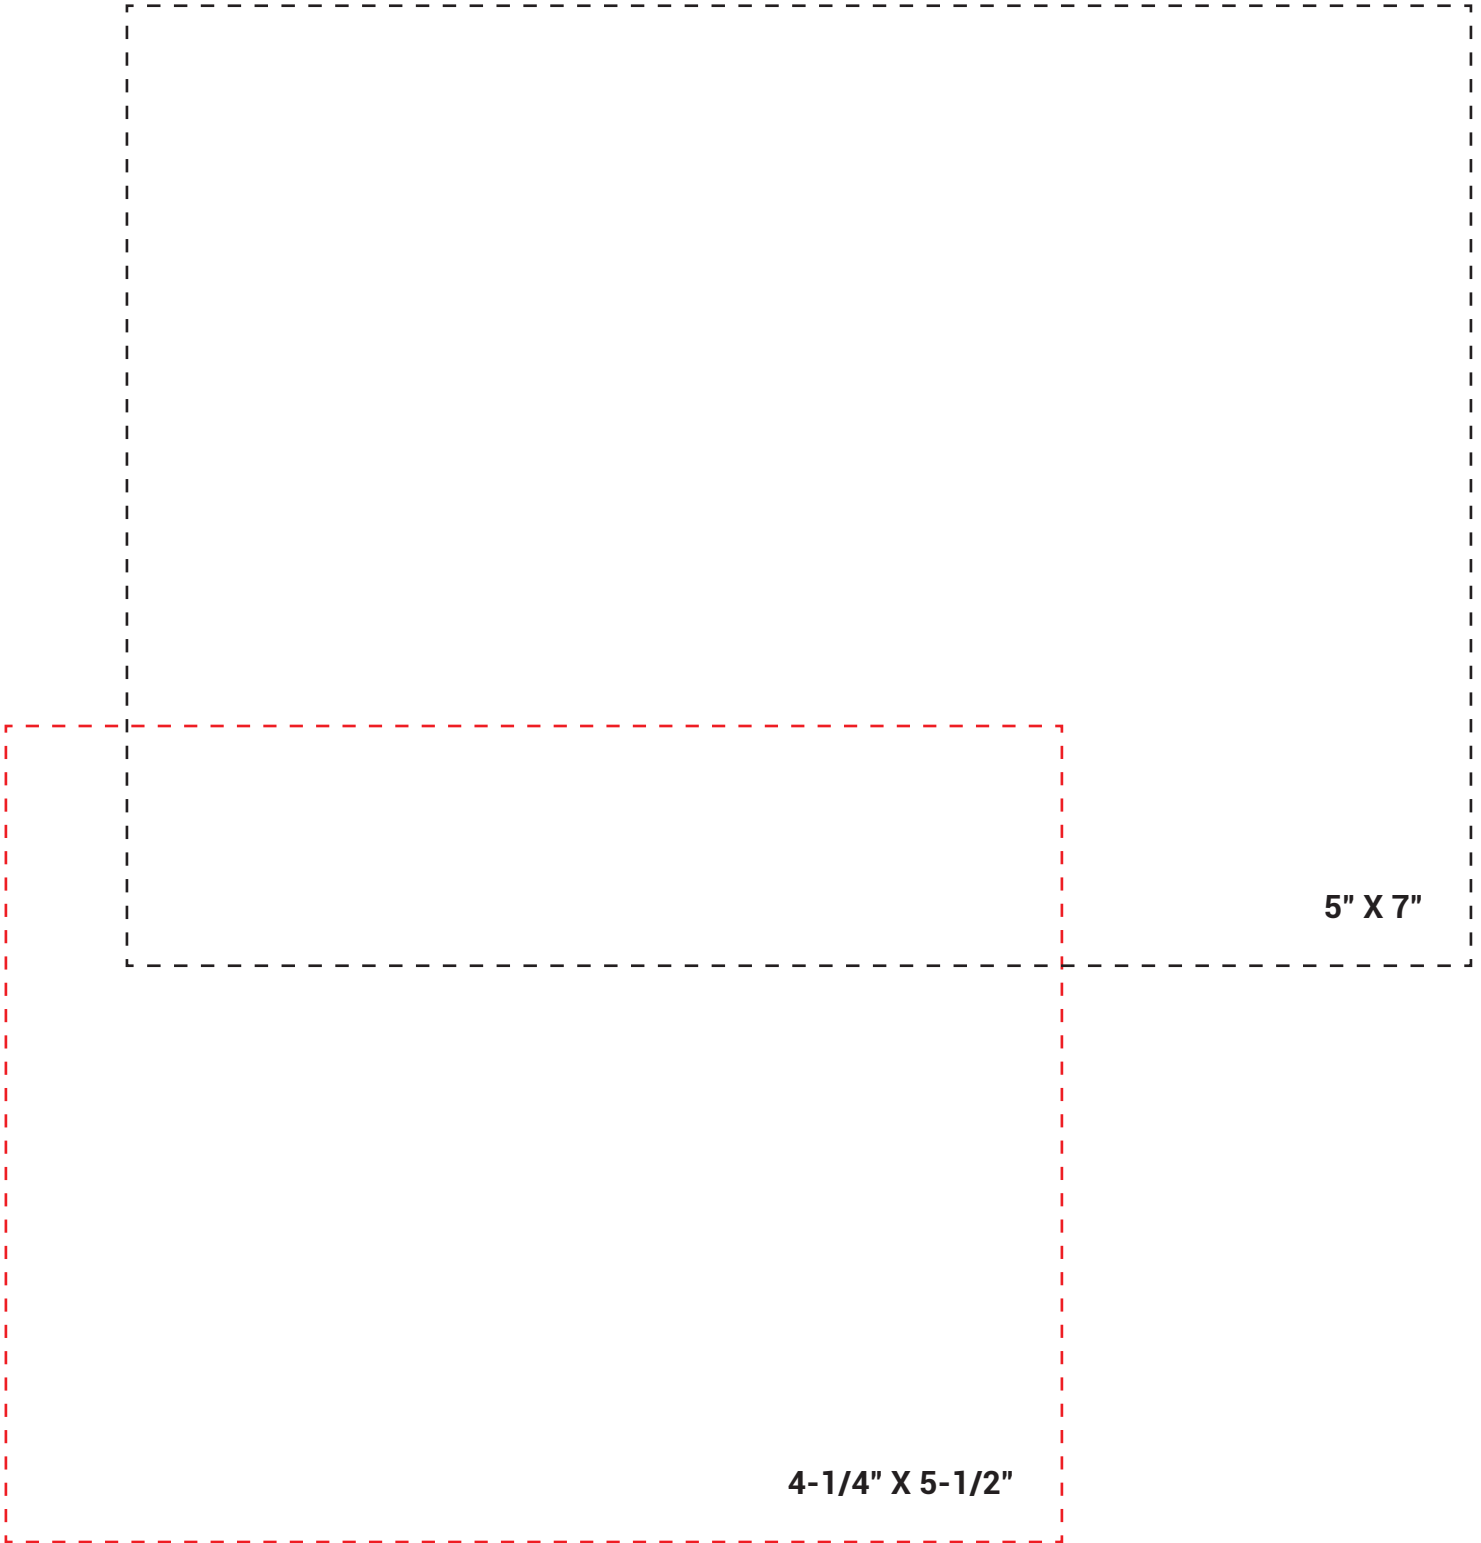

## CARD SIZES

Print this page to actual size or 100% scale. Do not Fit, Shrink or Scale below 100%.  
For best results, Avery recommends printing with Adobe Acrobat Reader.

*RECTANGLE*

*ROUNDED CORNERS*

SCALLOPED

5" X 7"

4-1/4" X 5-1/2"

*FLOURISH*